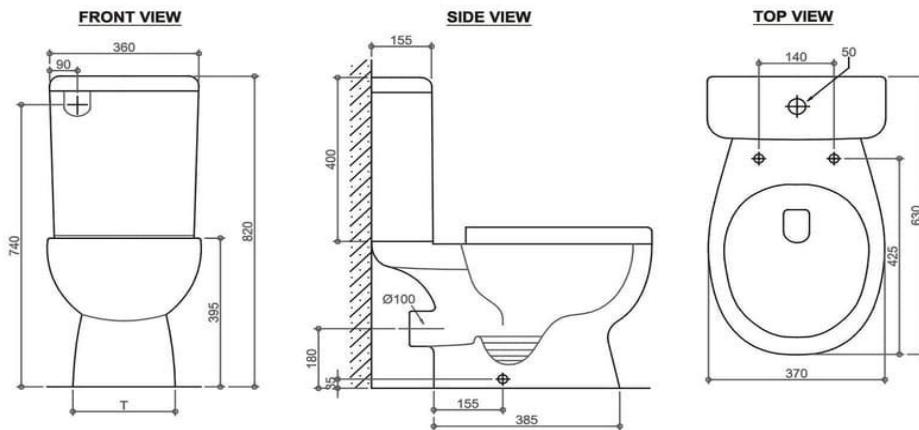

STYLO

WELS Reg No: L06295

WELS: 4 Star 3.5L Average Flush

Button

SPECIFICATIONS

CLEANING & MAINTENANCE:

Toilet Suites should be cleaned with mild detergent and water
All Products must be cleaned with a soft cloth with soapy water, avoid waxes, solvents, abrasives, acids and other chemical based cleaners
Warranty will be void if damages are caused by unsuitable cleaning products